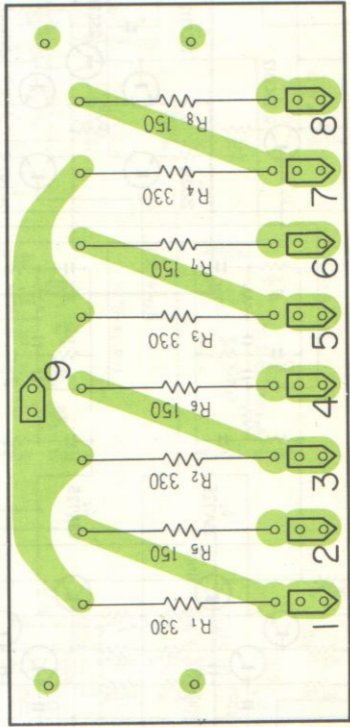

QUADRAPHONIC AMPLIFIER

QA-800A

FVW KLW

Volume ass'y AWX-001

Volume ass'y AWX-001

R ass'y AWX-005

545 1345 826 713

R ass'y AWX-005

Head amp ass'y W15-032

Head amp ass'y W15-032

Control amp ass'y AWG-001

Control amp ass'y AWG-001

Main amp ass'y AWH-002

Main amp ass'y AWH-002

Decoder ass'y AWM-031

Decoder ass'y AWM-031

Power supply ass'y AWR-018

Power supply ass'y AWR-018

Switch ass'y AWS-002

Switch ass'y AWS-002

Switch ass'y AWS-003

Switch ass'y AWS-003