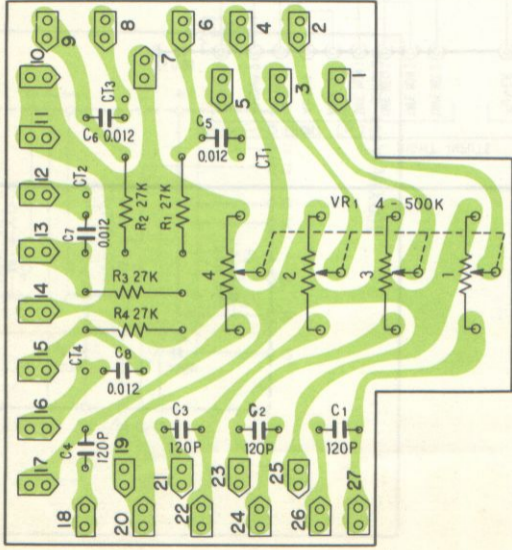

QUADRAPHONIC AMPLIFIER

QA-800A

FVW KLW

Volume ass'y AWX-001

Volume ass'y AWX-001

R ass'y AWX-005

545 1345 826 713

R ass'y AWX-005

Head amp ass'y W15-032

Head amp ass'y W15-032

Control amp ass'y AWG-001

Control amp ass'y AWG-001

Main amp ass'y AWH-002

Main amp ass'y AWH-002

Decoder ass'y AWM-031

Decoder ass'y AWM-031