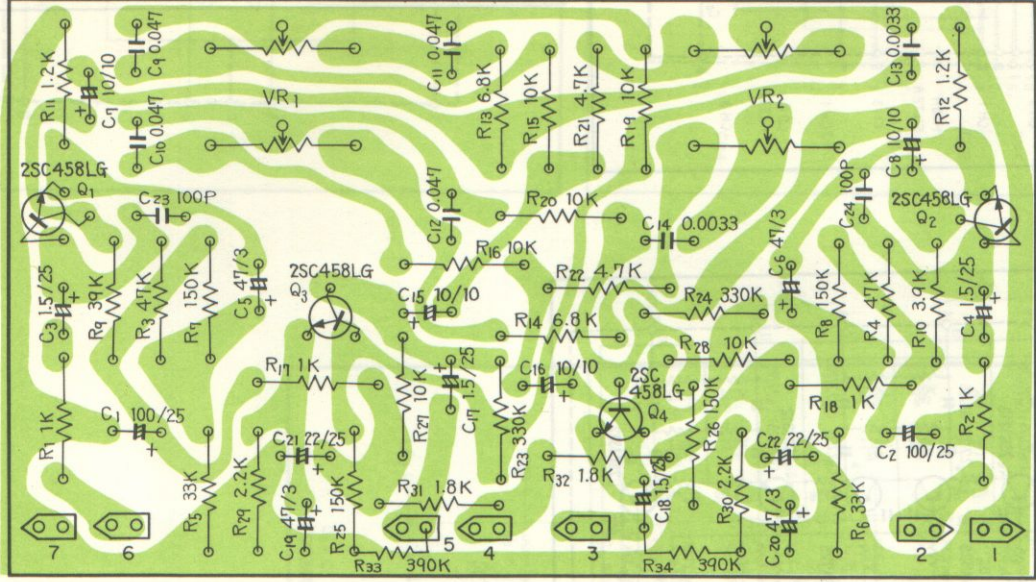

QUADRAPHONIC AMPLIFIER

QA-800A

FVW KLW

Volume ass'y AWX-001

Volume ass'y AWX-001

R ass'y AWX-005

545 1345 826 713

R ass'y AWX-005

Head amp ass'y W15-032

Head amp ass'y W15-032

Control amp ass'y AWG-001

Control amp ass'y AWG-001

Main amp ass'y AWH-002

Main amp ass'y AWH-002

Decoder ass'y AWM-031

Decoder ass'y AWM-031