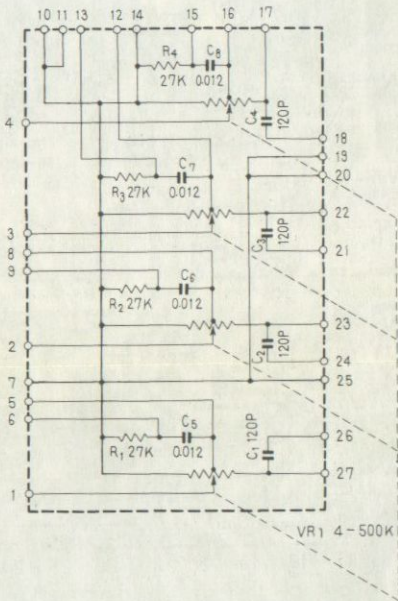

QUADRAPHONIC AMPLIFIER

QA-800A

FVW KLW

Volume ass'y AWX-001

Volume ass'y AWX-001

R ass'y AWX-005

545 1345 826 713

R ass'y AWX-005

Head amp ass'y W15-032

Head amp ass'y W15-032

Control amp ass'y AWG-001

Control amp ass'y AWG-001

Main amp ass'y AWH-002

Main amp ass'y AWH-002

Decoder ass'y AWM-031

Decoder ass'y AWM-031