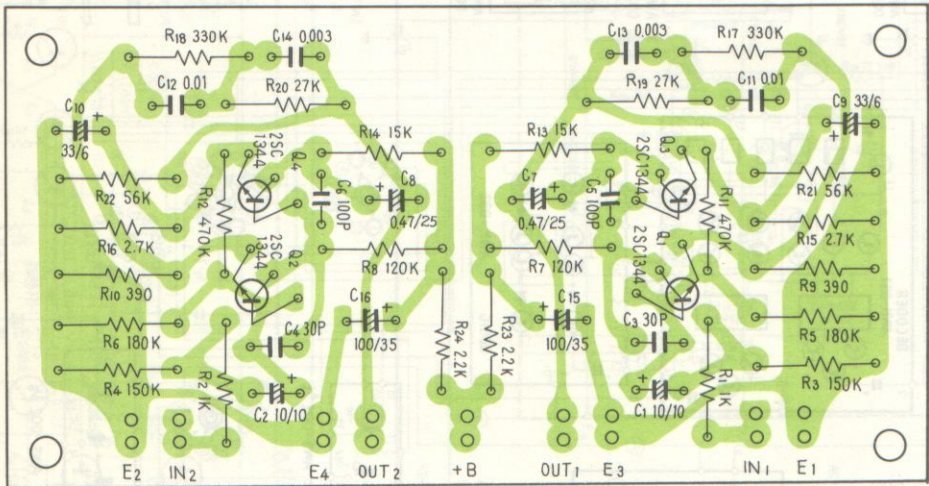

QUADRAPHONIC AMPLIFIER

QA-800A

FVW KLW

Volume ass'y AWX-001

Volume ass'y AWX-001

R ass'y AWX-005

545 1345 826 713

R ass'y AWX-005

Head amp ass'y W15-032

Head amp ass'y W15-032

Control amp ass'y AWG-001

Control amp ass'y AWG-001

Main amp ass'y AWH-002

Main amp ass'y AWH-002

Decoder ass'y AWM-031

Decoder ass'y AWM-031