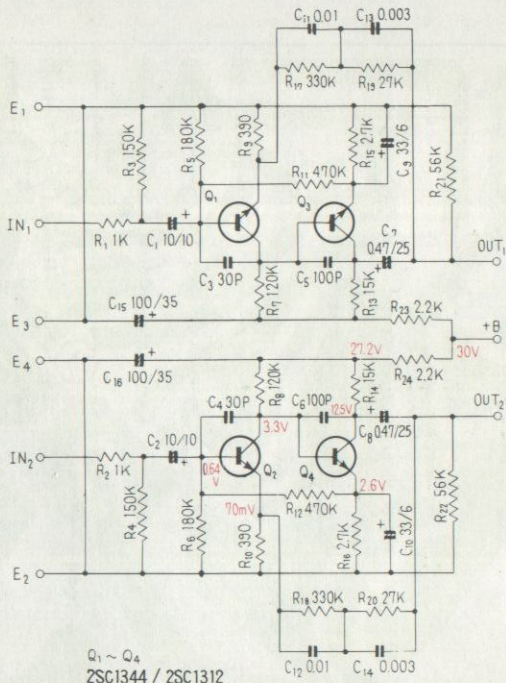

QUADRAPHONIC AMPLIFIER

QA-800A

FVW KLW

Volume ass'y AWX-001

Volume ass'y AWX-001

R ass'y AWX-005

545 1345 826 713

R ass'y AWX-005

Head amp ass'y W15-032

Head amp ass'y W15-032

Control amp ass'y AWG-001

Control amp ass'y AWG-001

Main amp ass'y AWH-002

Main amp ass'y AWH-002

Decoder ass'y AWM-031

Decoder ass'y AWM-031